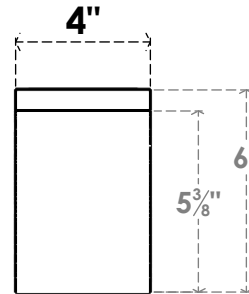

ITEM NUMBER: BRCPC040X06000X06000THR

4"W X 6"D X 6"H THORTON ARCHITECTURAL GRADE PVC CLOSED KNEE BRACE

SIDE PROFILE

FRONT PROFILE

ISOMETRIC

EKENA MILLWORK
2300 WEST MAIN ST.
CLARKSVILLE, TX 75426
TOLL FREE: 866-607-0453
WWW.EKENAMILLWORK.COM