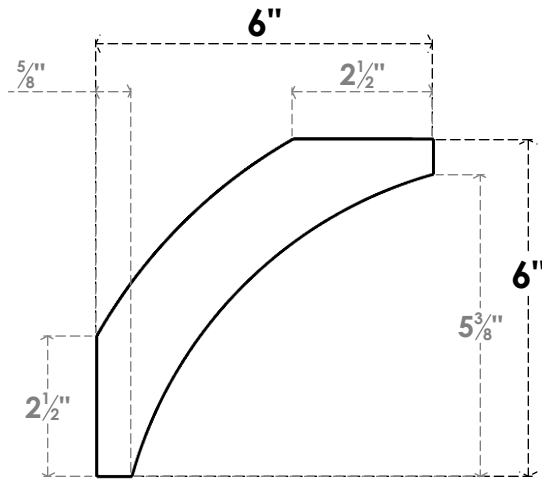

ITEM NUMBER: BRCPC040X06000X06000THR

4"W X 6"D X 6"H THORTON ARCHITECTURAL GRADE PVC CLOSED KNEE BRACE

SIDE PROFILE

FRONT PROFILE

ISOMETRIC

EKENA MILLWORK
2300 WEST MAIN ST.
CLARKSVILLE, TX 75426
TOLL FREE: 866-607-0453
WWW.EKENAMILLWORK.COM